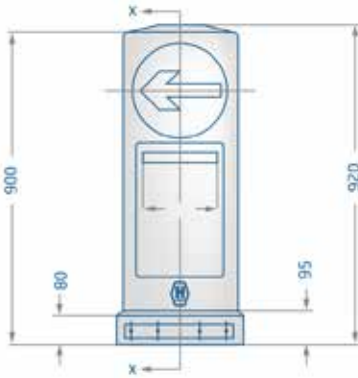

Reflex

Premium traffic bollard shell for maximum reboundability, visibility and longevity. Supplied with steel pins as standard.

Order Code:
Single Aspect C2/RFX/11
Order Code:
Double Aspect C2/RFX/12

Ecco

Order Code:
Single Aspect C4/OMB/11
Order Code:
Double Aspect C4/OMB/12

AVAILABLE TO
BUY ONLINE

Haldo | 221 Bowling Back Lane | Bradford | West Yorkshire | BD4 8SJ
www.haldo.com | 01284 754043 | sales@haldo.com

Dimensions

All measurements shown are in mm

Options

Reflective panels

Panels and faces in retro reflective film for added visibility - use C4/OMB at the start of your order code.

Accessories

Steel Pins - C2/RFX/SHP