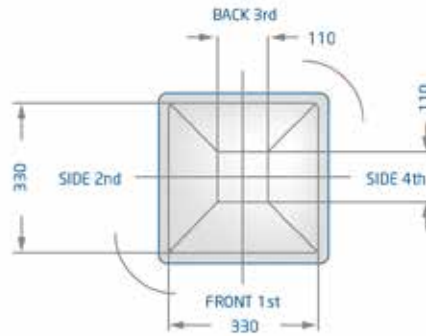

Dimensions

All measurements shown are in mm

Options

Reflective panels

Panels and faces in retro reflective film for added visibility - use C4/OMB at the start of your order code.